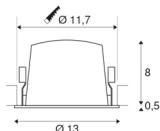

NUMINOS® DL L

Indoor LED recessed ceiling light white/black 3000K 40°

TECHNICAL DATA

Item no.:	1003952
Number of different light outlets	1
Secondary power / secondary voltage	700mA
Height	8.5 cm
Diameter	13 cm
Installation diameter	11.7 cm
Installation depth	9 cm
Net weight	0.465 kg
Gross weight	0.525 kg
IP Code	IP 20 / IP 44
Safety class	III
Impact resistance class	IK02
Impact resistance	0,2 Joule
Assembly	Recessed
Assembly details	Ceiling
Wattage	25.41 W
Lumen	2150 lm
Colour temperature	3000 Kelvin
Beam angle	40 °
Color	white
CRI	90
UGR ≤	22