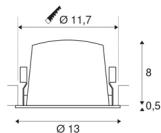

NUMINOS® DL L

Indoor LED recessed ceiling light white/white 3000K 40°

TECHNICAL DATA

Item no.:	1003953
Number of different light outlets	1
Secondary power / secondary voltage	700mA
Height	8.5 cm
Diameter	13 cm
Installation diameter	11.7 cm
Installation depth	9 cm
Net weight	0.465 kg
Gross weight	0.525 kg
IP Code	IP 20 / IP 44
Safety class	III
Impact resistance class	IK02
Impact resistance	0,2 Joule
Assembly	Recessed
Assembly details	Ceiling
Wattage	25.41 W
Lumen	2300 lm
Colour temperature	3000 Kelvin
Beam angle	40 °
Color	white
CRI	90
UGR ≤	19