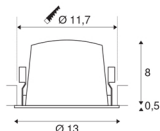

NUMINOS® DL L

Indoor LED recessed ceiling light white/chrome 3000K 40°

TECHNICAL DATA

Item no.:	1003954
Number of different light outlets	1
Secondary power / secondary voltage	700mA
Height	8.5 cm
Diameter	13 cm
Installation diameter	11.7 cm
Installation depth	9 cm
Net weight	0.465 kg
Gross weight	0.525 kg
IP Code	IP 20 / IP 44
Safety class	III
Impact resistance class	IK02
Impact resistance	0,2 Joule
Assembly	Recessed
Assembly details	Ceiling
Wattage	25.41 W
Lumen	2200 lm
Colour temperature	3000 Kelvin
Beam angle	40 °
Color	white
CRI	90
UGR ≤	19