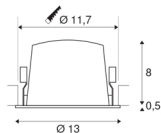

NUMINOS® DL L

Indoor LED recessed ceiling light white/black 3000K 55°

TECHNICAL DATA

Item no.:	1003955
Number of different light outlets	1
Secondary power / secondary voltage^e	700mA
Height	8.5 cm
Diameter	13 cm
Installation diameter	11.7 cm
Installation depth	9 cm
Net weight	0.465 kg
Gross weight	0.525 kg
IP Code	IP 20 / IP 44
Safety class	III
Impact resistance class	IK02
Impact resistance	0,2 Joule
Assembly	Recessed
Assembly details	Ceiling
Wattage	25.41 W
Lumen	2150 lm
Colour temperature	3000 Kelvin
Beam angle	55 °
Color	white
CRI	90
UGR ≤	25