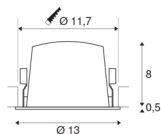

NUMINOS® DL L

Indoor LED recessed ceiling light white/white 3000K 55°

TECHNICAL DATA

Item no.:	1003956
Number of different light outlets	1
Secondary power / secondary voltage	700mA
Height	8.5 cm
Diameter	13 cm
Installation diameter	11.7 cm
Installation depth	9 cm
Net weight	0.465 kg
Gross weight	0.525 kg
IP Code	IP 20 / IP 44
Safety class	III
Impact resistance class	IK02
Impact resistance	0,2 Joule
Assembly	Recessed
Assembly details	Ceiling
Wattage	25.41 W
Lumen	2300 lm
Colour temperature	3000 Kelvin
Beam angle	55 °
Color	white
CRI	90
UGR ≤	22