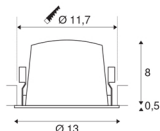

NUMINOS® DL L

Indoor LED recessed ceiling light black/black 4000K 20°

TECHNICAL DATA

Item no.:	1003961
Number of different light outlets	1
Secondary power / secondary voltage	700mA
Height	8.5 cm
Diameter	13 cm
Installation diameter	11.7 cm
Installation depth	9 cm
Net weight	0.465 kg
Gross weight	0.525 kg
IP Code	IP 20 / IP 44
Safety class	III
Impact resistance class	IK02
Impact resistance	0,2 Joule
Assembly	Recessed
Assembly details	Ceiling
Wattage	25.41 W
Lumen	2350 lm
Colour temperature	4000 Kelvin
Beam angle	20 °
Color	black
CRI	90
UGR ≤	22