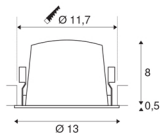

NUMINOS® DL L

Indoor LED recessed ceiling light black/white 4000K 20°

TECHNICAL DATA

Item no.:	1003962
Number of different light outlets	1
Secondary power / secondary voltage	700mA
Height	8.5 cm
Diameter	13 cm
Installation diameter	11.7 cm
Installation depth	9 cm
Net weight	0.42 kg
Gross weight	0.449 kg
IP Code	IP 20 / IP 44
Safety class	III
Impact resistance class	IK02
Impact resistance	0,2 Joule
Assembly	Recessed
Assembly details	Ceiling
Wattage	25.41 W
Lumen	2450 lm
Colour temperature	4000 Kelvin
Beam angle	20 °
Color	black
CRI	90
UGR ≤	19