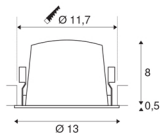

NUMINOS® DL L

Indoor LED recessed ceiling light black/chrome 4000K 20°

TECHNICAL DATA

Item no.:	1003963
Number of different light outlets	1
Secondary power / secondary voltage	700mA
Height	8.5 cm
Diameter	13 cm
Installation diameter	11.7 cm
Installation depth	9 cm
Net weight	0.42 kg
Gross weight	0.449 kg
IP Code	IP 20 / IP 44
Safety class	III
Impact resistance class	IK02
Impact resistance	0,2 Joule
Assembly	Recessed
Assembly details	Ceiling
Wattage	25.41 W
Lumen	2350 lm
Colour temperature	4000 Kelvin
Beam angle	20 °
Color	black
CRI	90
UGR ≤	19