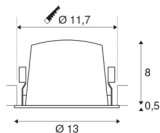

NUMINOS® DL L

Indoor LED recessed ceiling light black/black 4000K 40°

TECHNICAL DATA

Item no.:	1003964
Number of different light outlets	1
Secondary power / secondary voltage	700mA
Height	8.5 cm
Diameter	13 cm
Installation diameter	11.7 cm
Installation depth	9 cm
Net weight	0.465 kg
Gross weight	0.525 kg
IP Code	IP 20 / IP 44
Safety class	III
Impact resistance class	IK02
Impact resistance	0,2 Joule
Assembly	Recessed
Assembly details	Ceiling
Wattage	25.41 W
Lumen	2350 lm
Colour temperature	4000 Kelvin
Beam angle	40 °
Color	black
CRI	90
UGR ≤	22