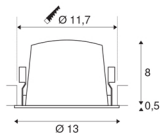

NUMINOS® DL L

Indoor LED recessed ceiling light black/white 4000K 40°

TECHNICAL DATA

Item no.:	1003965
Number of different light outlets	1
Secondary power / secondary voltage	700mA
Height	8.5 cm
Diameter	13 cm
Installation diameter	11.7 cm
Installation depth	9 cm
Net weight	0.42 kg
Gross weight	0.449 kg
IP Code	IP 20 / IP 44
Safety class	III
Impact resistance class	IK02
Impact resistance	0,2 Joule
Assembly	Recessed
Assembly details	Ceiling
Wattage	25.41 W
Lumen	2450 lm
Colour temperature	4000 Kelvin
Beam angle	40 °
Color	black
CRI	90
UGR ≤	19