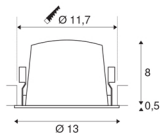

NUMINOS® DL L

Indoor LED recessed ceiling light black/chrome 4000K 40°

TECHNICAL DATA

Item no.:	1003966
Number of different light outlets	1
Secondary power / secondary voltage	700mA
Height	8.5 cm
Diameter	13 cm
Installation diameter	11.7 cm
Installation depth	9 cm
Net weight	0.42 kg
Gross weight	0.449 kg
IP Code	IP 20 / IP 44
Safety class	III
Impact resistance class	IK02
Impact resistance	0,2 Joule
Assembly	Recessed
Assembly details	Ceiling
Wattage	25.41 W
Lumen	2350 lm
Colour temperature	4000 Kelvin
Beam angle	40 °
Color	black
CRI	90
UGR ≤	19