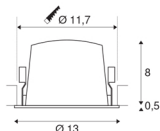

NUMINOS® DL L

Indoor LED recessed ceiling light black/white 4000K 55°

TECHNICAL DATA

Item no.:	1003968
Number of different light outlets	1
Secondary power / secondary voltage	700mA
Height	8.5 cm
Diameter	13 cm
Installation diameter	11.7 cm
Installation depth	9 cm
Net weight	0.465 kg
Gross weight	0.525 kg
IP Code	IP 20 / IP 44
Safety class	III
Impact resistance class	IK02
Impact resistance	0,2 Joule
Assembly	Recessed
Assembly details	Ceiling
Wattage	25.41 W
Lumen	2450 lm
Colour temperature	4000 Kelvin
Beam angle	55 °
Color	black
CRI	90
UGR ≤	22