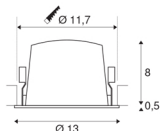

NUMINOS® DL L

Indoor LED recessed ceiling light white/black 4000K 20°

TECHNICAL DATA

Item no.:	1003973
Number of different light outlets	1
Secondary power / secondary voltage	700mA
Height	8.5 cm
Diameter	13 cm
Installation diameter	11.7 cm
Installation depth	9 cm
Net weight	0.42 kg
Gross weight	0.449 kg
IP Code	IP 20 / IP 44
Safety class	III
Impact resistance class	IK02
Impact resistance	0,2 Joule
Assembly	Recessed
Assembly details	Ceiling
Wattage	25.41 W
Lumen	2350 lm
Colour temperature	4000 Kelvin
Beam angle	20 °
Color	white
CRI	90
UGR ≤	22