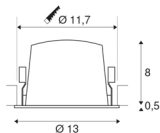

NUMINOS® DL L

Indoor LED recessed ceiling light white/white 4000K 20°

TECHNICAL DATA

Item no.:	1003974
Number of different light outlets	1
Secondary power / secondary voltage	700mA
Height	8.5 cm
Diameter	13 cm
Installation diameter	11.7 cm
Installation depth	9 cm
Net weight	0.465 kg
Gross weight	0.525 kg
IP Code	IP 20 / IP 44
Safety class	III
Impact resistance class	IK02
Impact resistance	0,2 Joule
Assembly	Recessed
Assembly details	Ceiling
Wattage	25.41 W
Lumen	2450 lm
Colour temperature	4000 Kelvin
Beam angle	20 °
Color	white
CRI	90
UGR ≤	19