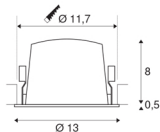

NUMINOS® DL L

Indoor LED recessed ceiling light white/chrome 4000K 20°

TECHNICAL DATA

Item no.:	1003975
Number of different light outlets	1
Secondary power / secondary voltage	700mA
Height	8.5 cm
Diameter	13 cm
Installation diameter	11.7 cm
Installation depth	9 cm
Net weight	0.42 kg
Gross weight	0.449 kg
IP Code	IP 20 / IP 44
Safety class	III
Impact resistance class	IK02
Impact resistance	0,2 Joule
Assembly	Recessed
Assembly details	Ceiling
Wattage	25.41 W
Lumen	2350 lm
Colour temperature	4000 Kelvin
Beam angle	20 °
Color	white
CRI	90
UGR ≤	19