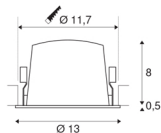

NUMINOS® DL L

Indoor LED recessed ceiling light white/black 4000K 40°

TECHNICAL DATA

Item no.:	1003976
Number of different light outlets	1
Secondary power / secondary voltage	700mA
Height	8.5 cm
Diameter	13 cm
Installation diameter	11.7 cm
Installation depth	9 cm
Net weight	0.465 kg
Gross weight	0.525 kg
IP Code	IP 20 / IP 44
Safety class	III
Impact resistance class	IK02
Impact resistance	0,2 Joule
Assembly	Recessed
Assembly details	Ceiling
Wattage	25.41 W
Lumen	2350 lm
Colour temperature	4000 Kelvin
Beam angle	40 °
Color	white
CRI	90
UGR ≤	22