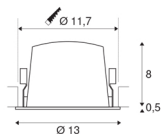

NUMINOS® DL L

Indoor LED recessed ceiling light white/white 4000K 40°

TECHNICAL DATA

Item no.:	1003977
Number of different light outlets	1
Secondary power / secondary voltage	700mA
Height	8.5 cm
Diameter	13 cm
Installation diameter	11.7 cm
Installation depth	9 cm
Net weight	0.465 kg
Gross weight	0.52 kg
IP Code	IP 20 / IP 44
Safety class	III
Impact resistance class	IK02
Impact resistance	0,2 Joule
Assembly	Recessed
Assembly details	Ceiling
Wattage	25.41 W
Lumen	2450 lm
Colour temperature	4000 Kelvin
Beam angle	40 °
Color	white
CRI	90
UGR ≤	19