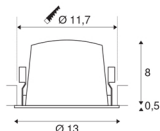

NUMINOS® DL L

Indoor LED recessed ceiling light white/chrome 4000K 40°

TECHNICAL DATA

Item no.:	1003978
Number of different light outlets	1
Secondary power / secondary voltage	700mA
Height	8.5 cm
Diameter	13 cm
Installation diameter	11.7 cm
Installation depth	9 cm
Net weight	0.465 kg
Gross weight	0.525 kg
IP Code	IP 20 / IP 44
Safety class	III
Impact resistance class	IK02
Impact resistance	0,2 Joule
Assembly	Recessed
Assembly details	Ceiling
Wattage	25.41 W
Lumen	2350 lm
Colour temperature	4000 Kelvin
Beam angle	40 °
Color	white
CRI	90
UGR ≤	19