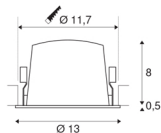

NUMINOS® DL L

Indoor LED recessed ceiling light white/black 4000K 55°

TECHNICAL DATA

Item no.:	1003979
Number of different light outlets	1
Secondary power / secondary voltage	700mA
Height	8.5 cm
Diameter	13 cm
Installation diameter	11.7 cm
Installation depth	9 cm
Net weight	0.42 kg
Gross weight	0.449 kg
IP Code	IP 20 / IP 44
Safety class	III
Impact resistance class	IK02
Impact resistance	0,2 Joule
Assembly	Recessed
Assembly details	Ceiling
Wattage	25.41 W
Lumen	2350 lm
Colour temperature	4000 Kelvin
Beam angle	55 °
Color	white
CRI	90
UGR ≤	25