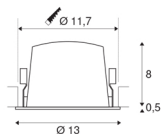

NUMINOS® DL L

Indoor LED recessed ceiling light white/white 4000K 55°

TECHNICAL DATA

Item no.:	1003980
Number of different light outlets	1
Secondary power / secondary voltage	700mA
Height	8.5 cm
Diameter	13 cm
Installation diameter	11.7 cm
Installation depth	9 cm
Net weight	0.465 kg
Gross weight	0.525 kg
IP Code	IP 20 / IP 44
Safety class	III
Impact resistance class	IK02
Impact resistance	0,2 Joule
Assembly	Recessed
Assembly details	Ceiling
Wattage	25.41 W
Lumen	2450 lm
Colour temperature	4000 Kelvin
Beam angle	55 °
Color	white
CRI	90
UGR ≤	22