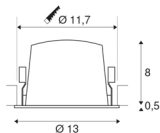

NUMINOS® DL L

Indoor LED recessed ceiling light white/chrome 4000K 55°

TECHNICAL DATA

Item no.:	1003981
Number of different light outlets	1
Secondary power / secondary voltage	700mA
Height	8.5 cm
Diameter	13 cm
Installation diameter	11.7 cm
Installation depth	9 cm
Net weight	0.465 kg
Gross weight	0.525 kg
IP Code	IP 20 / IP 44
Safety class	III
Impact resistance class	IK02
Impact resistance	0,2 Joule
Assembly	Recessed
Assembly details	Ceiling
Wattage	25.41 W
Lumen	2350 lm
Colour temperature	4000 Kelvin
Beam angle	55 °
Color	white
CRI	90
UGR ≤	19