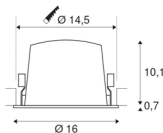

NUMINOS® DL XL

Indoor LED recessed ceiling light black/white 2700K 20°

TECHNICAL DATA

Item no.:	1003997
Number of different light outlets	1
Secondary power / secondary voltage	1050mA
Height	10.8 cm
Diameter	16 cm
Installation diameter	14.5 cm
Installation depth	11.5 cm
Net weight	0.66 kg
Gross weight	0.706 kg
IP Code	IP 20 / IP 44
Safety class	III
Impact resistance class	IK02
Impact resistance	0,2 Joule
Assembly	Recessed
Assembly details	Ceiling
Wattage	37.4 W
Lumen	3300 lm
Colour temperature	2700 Kelvin
Beam angle	20 °
Color	white
CRI	90
UGR ≤	22