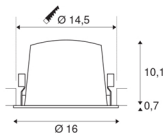

NUMINOS® DL XL

Indoor LED recessed ceiling light white/white 2700K 55°

TECHNICAL DATA

Item no.:	1004004
Number of different light outlets	1
Secondary power / secondary voltage	1050mA
Height	10.8 cm
Diameter	16 cm
Installation diameter	14.5 cm
Installation depth	11.5 cm
Net weight	0.715 kg
Gross weight	0.87 kg
IP Code	IP 20 / IP 44
Safety class	III
Impact resistance class	IK02
Impact resistance	0,2 Joule
Assembly	Recessed
Assembly details	Ceiling
Wattage	37.4 W
Lumen	3500 lm
Colour temperature	2700 Kelvin
Beam angle	55 °
Color	white
CRI	90
UGR ≤	19