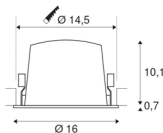

## NUMINOS® DL XL

Indoor LED recessed ceiling light white/chrome 3000K 20°

The NUMINOS light system from SLV combines technology, design and functionality like no other. This way, you can experience a thousand lighting design possibilities with different downlights and spotlights. Like with the NUMINOS® DL XL recessed ceiling light, which impresses with its high-quality workmanship and light. Ideal for discreet, modern and space-saving lighting that directs the accent to objects or the room. The recessed ceiling light convinces with a power consumption of 37.4 watts, luminous flux of 3500 lumens, colour temperature of 3000 Kelvin and a colour reproduction index of 90. Installation is then done in no time at all. When do you choose NUMINOS® from SLV?

## TECHNICAL DATA

Item no.:	1004023
Number of different light outlets	1
Secondary power / secondary voltage	1050mA
Height	10.8 cm
Diameter	16 cm
Installation diameter	14.5 cm
Installation depth	11.5 cm
Net weight	0.66 kg
Gross weight	0.706 kg
IP Code	IP 20 / IP 44
Safety class	III
Impact resistance class	IK02
Impact resistance	0,2 Joule
Assembly	Recessed
Assembly details	Ceiling
Wattage	37.4 W
Lumen	3500 lm
Colour temperature	3000 Kelvin
Beam angle	20 °
Color	white
CRI	90
UGR ≤	19