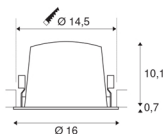

NUMINOS® DL XL

Indoor LED recessed ceiling light black/black 4000K 40°

The NUMINOS light system from SLV combines technology, design and functionality like no other. This way, you can experience a thousand lighting design possibilities with a variety of downlights and spotlights. This also includes NUMINOS® DL XL, which impresses as a recessed ceiling light with the best workmanship and lighting quality. In this way, you can create discreet, modern and space-saving lighting that draws the focus to objects or the room. The recessed ceiling light has a power consumption of 37.4 watts, a luminous flux of 3600 lumens, a colour temperature of 4000 Kelvin and a good colour reproduction index of over 90. Installation is then done in no time at all. When to choose NUMINOS from SLV – modular diversity awaits you.

TECHNICAL DATA

Item no.:	1004036
Number of different light outlets	1
Secondary power / secondary voltage	1050mA
Height	10.8 cm
Diameter	16 cm
Installation diameter	14.5 cm
Installation depth	11.5 cm
Net weight	0.715 kg
Gross weight	0.87 kg
IP Code	IP 20 / IP 44
Safety class	III
Impact resistance class	IK02
Impact resistance	0,2 Joule
Assembly	Recessed
Assembly details	Ceiling
Wattage	37.4 W
Lumen	3600 lm
Colour temperature	4000 Kelvin
Beam angle	40 °
Color	black
CRI	90
UGR ≤	22