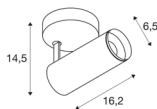

TECHNICAL DATA

Item no.:	1004103
Primary nominal voltage	220-240V ~50/60Hz mA/V
Secondary power / secondary voltage	250mA
Length	16.2 cm
Height	14.5 cm
Diameter	6.5 cm
Net weight	0.58 kg
Gross weight	0.87 kg
Safety class	I
Assembly	Surface
Assembly details	Ceiling,Wall
Dimmable	Yes
Dimming technology	trailing edge
Wattage	10.42 W
Lumen	985 lm
Colour temperature	2700 Kelvin
Beam angle	36 °
Color	white
CRI	90
UGR ≤	16
LXXBXX data	L80B50
BIG WHITE Page	72