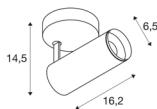

TECHNICAL DATA

Item no.:	1004110
Primary nominal voltage	220-240V ~50/60Hz mA/V
Secondary power / secondary voltage	250mA
Length	16.2 cm
Height	14.5 cm
Diameter	6.5 cm
Net weight	0.5 kg
Gross weight	0.8 kg
Safety class	I
Assembly	Surface
Assembly details	Ceiling, Wall
Dimmable	Yes
Dimming technology	trailing edge
Wattage	10.42 W
Lumen	1020 lm
Colour temperature	3000 Kelvin
Beam angle	24 °
Color	white
CRI	90
UGR ≤	13
LXXBXX data	L80B50
BIG WHITE Page	72