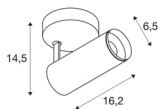

TECHNICAL DATA

Item no.:	1004112
Primary nominal voltage	220-240V ~50/60Hz mA/V
Secondary power / secondary voltage	250mA
Length	16.2 cm
Height	14.5 cm
Diameter	6.5 cm
Net weight	0.58 kg
Gross weight	0.87 kg
Safety class	I
Assembly	Surface
Assembly details	Ceiling,Wall
Dimmable	Yes
Dimming technology	trailing edge
Wattage	10.42 W
Lumen	1020 lm
Colour temperature	3000 Kelvin
Beam angle	60 °
Color	white
CRI	90
UGR ≤	19
LXXBXX data	L80B50
BIG WHITE Page	72