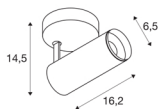

TECHNICAL DATA

Item no.:	1004114
Primary nominal voltage	220-240V ~50/60Hz mA/V
Secondary power / secondary voltage	250mA
Length	16.2 cm
Height	14.5 cm
Diameter	6.5 cm
Net weight	0.58 kg
Gross weight	0.87 kg
Safety class	I
Assembly	Surface
Assembly details	Ceiling,Wall
Dimmable	Yes
Dimming technology	trailing edge
Wattage	10.42 W
Lumen	1100 lm
Colour temperature	4000 Kelvin
Beam angle	24 °
Color	black
CRI	90
UGR ≤	16
LXXBXX data	L80B50
BIG WHITE Page	72