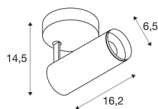

TECHNICAL DATA

Item no.:	1004116
Primary nominal voltage	220-240V ~50/60Hz mA/V
Secondary power / secondary voltage	250mA
Length	16.2 cm
Height	14.5 cm
Diameter	6.5 cm
Net weight	0.58 kg
Gross weight	0.87 kg
Safety class	I
Assembly	Surface
Assembly details	Ceiling,Wall
Dimmable	Yes
Dimming technology	trailing edge
Wattage	10.42 W
Lumen	1100 lm
Colour temperature	4000 Kelvin
Beam angle	60 °
Color	black
CRI	90
UGR ≤	19
LXXBXX data	L80B50
BIG WHITE Page	72