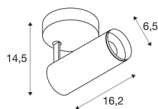

TECHNICAL DATA

Item no.:	1004120
Primary nominal voltage	220-240V ~50/60Hz mA/V
Secondary power / secondary voltage	250mA
Length	16.2 cm
Height	14.5 cm
Diameter	6.5 cm
Net weight	0.58 kg
Gross weight	0.87 kg
Safety class	I
Assembly	Surface
Assembly details	Ceiling,Wall
Dimmable	Yes
Dimming technology	trailing edge
Wattage	10.42 W
Lumen	1100 lm
Colour temperature	4000 Kelvin
Beam angle	60 °
Color	white
CRI	90
UGR ≤	19
LXXBXX data	L80B50
BIG WHITE Page	72