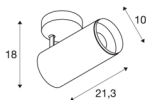

NUMINOS® SPOT PHASE L

Indoor LED recessed ceiling light black/black 2700K 24°

The NUMINOS light system from SLV skilfully combines function, design and technology. With various downlights and spotlights, you provide a thousand lighting design options. Also with the NUMINOS® SPOT PHASE L indoor ceiling-mounted light LED, which convinces with the best workmanship and lighting quality. In this way, you can create high-quality illumination of larger areas or use the spotlight for selective lighting. The recessed ceiling light convinces with a power consumption of 28 watts, luminous flux of 2440 lumens, colour temperature of 2700 Kelvin and a colour reproduction index of 90. Installation is then done in no time at all. When do you choose NUMINOS® from SLV?

TECHNICAL DATA

Item no.:	1004290
Primary nominal voltage	220-240V ~50/60Hz mA/V
Secondary power / secondary voltage	700mA
Length	21.3 cm
Height	18 cm
Diameter	10 cm
Net weight	1.08 kg
Gross weight	1.425 kg
Safety class	I
Assembly	Surface
Assembly details	Ceiling
Dimmable	Yes
Dimming technology	trailing edge
Wattage	28 W
Lumen	2440 lm
Colour temperature	2700 Kelvin
Beam angle	24 °
Color	black
CRI	90
UGR ≤	19
LXXBXX data	L80B50
BIG WHITE Page	76