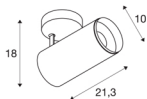

NUMINOS® SPOT PHASE L

Indoor LED recessed ceiling light black/black 2700K 36°

TECHNICAL DATA

Item no.:	1004291
Primary nominal voltage	220-240V ~50/60Hz mA/V
Secondary power / secondary voltage	700mA
Length	21.3 cm
Height	18 cm
Diameter	10 cm
Net weight	1.08 kg
Gross weight	1.425 kg
Safety class	I
Assembly	Surface
Assembly details	Ceiling
Dimmable	Yes
Dimming technology	trailing edge
Wattage	28 W
Lumen	2400 lm
Colour temperature	2700 Kelvin
Beam angle	36 °
Color	black
CRI	90
UGR ≤	19
LXXBXX data	L80B50
BIG WHITE Page	76