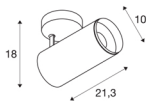

TECHNICAL DATA

Item no.:	1004292
Primary nominal voltage	220-240V ~50/60Hz mA/V
Secondary power / secondary voltage	700mA
Length	21.3 cm
Height	18 cm
Diameter	10 cm
Net weight	1.08 kg
Gross weight	1.425 kg
Safety class	I
Assembly	Surface
Assembly details	Ceiling
Dimmable	Yes
Dimming technology	trailing edge
Wattage	28 W
Lumen	2475 lm
Colour temperature	2700 Kelvin
Beam angle	60 °
Color	black
CRI	90
UGR ≤	22
LXXBXX data	L80B50
BIG WHITE Page	76