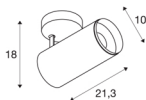

TECHNICAL DATA

Item no.:	1004294
Primary nominal voltage	220-240V ~50/60Hz mA/V
Secondary power / secondary voltage	700mA
Length	21.3 cm
Height	18 cm
Diameter	10 cm
Net weight	1 kg
Gross weight	1.07 kg
Safety class	I
Assembly	Surface
Assembly details	Ceiling
Dimmable	Yes
Dimming technology	trailing edge
Wattage	28 W
Lumen	2440 lm
Colour temperature	2700 Kelvin
Beam angle	24 °
Color	white
CRI	90
UGR ≤	19
LXXBXX data	L80B50
BIG WHITE Page	76