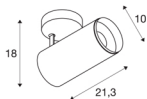

TECHNICAL DATA

Item no.:	1004302
Primary nominal voltage	220-240V ~50/60Hz mA/V
Secondary power / secondary voltage	700mA
Length	21.3 cm
Height	18 cm
Diameter	10 cm
Net weight	1.07 kg
Gross weight	1.4 kg
Safety class	I
Assembly	Surface
Assembly details	Ceiling
Dimmable	Yes
Dimming technology	trailing edge
Wattage	28 W
Lumen	2430 lm
Colour temperature	3000 Kelvin
Beam angle	24 °
Color	white
CRI	90
UGR ≤	13
LXXBXX data	L80B50
BIG WHITE Page	76