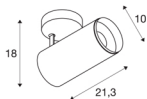

NUMINOS® SPOT PHASE L

Indoor LED recessed ceiling light black/black 4000K 24°

TECHNICAL DATA

Item no.:	1004306
Primary nominal voltage	220-240V ~50/60Hz mA/V
Secondary power / secondary voltage	700mA
Length	21.3 cm
Height	18 cm
Diameter	10 cm
Net weight	1 kg
Gross weight	1.07 kg
Safety class	I
Assembly	Surface
Assembly details	Ceiling
Dimmable	Yes
Dimming technology	trailing edge
Wattage	28 W
Lumen	2675 lm
Colour temperature	4000 Kelvin
Beam angle	24 °
Color	black
CRI	90
UGR ≤	19
LXXBXX data	L80B50
BIG WHITE Page	76