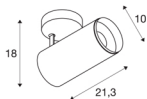

NUMINOS® SPOT PHASE L

Indoor LED recessed ceiling light black/black 4000K 36°

TECHNICAL DATA

Item no.:	1004307
Primary nominal voltage	220-240V ~50/60Hz mA/V
Secondary power / secondary voltage	700mA
Length	21.3 cm
Height	18 cm
Diameter	10 cm
Net weight	1.08 kg
Gross weight	1.425 kg
Safety class	I
Assembly	Surface
Assembly details	Ceiling
Dimmable	Yes
Dimming technology	trailing edge
Wattage	28 W
Lumen	2620 lm
Colour temperature	4000 Kelvin
Beam angle	36 °
Color	black
CRI	90
UGR ≤	19
LXXBXX data	L80B50
BIG WHITE Page	76