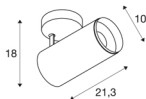

NUMINOS® SPOT PHASE L

Indoor LED recessed ceiling light black/black 4000K 60°

TECHNICAL DATA

Item no.:	1004308
Primary nominal voltage	220-240V ~50/60Hz mA/V
Secondary power / secondary voltage	700mA
Length	21.3 cm
Height	18 cm
Diameter	10 cm
Net weight	1.08 kg
Gross weight	1.425 kg
Safety class	I
Assembly	Surface
Assembly details	Ceiling
Dimmable	Yes
Dimming technology	trailing edge
Wattage	28 W
Lumen	2715 lm
Colour temperature	4000 Kelvin
Beam angle	60 °
Color	black
CRI	90
UGR ≤	22
LXXBXX data	L80B50
BIG WHITE Page	76