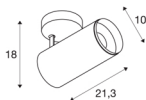

TECHNICAL DATA

Item no.:	1004311
Primary nominal voltage	220-240V ~50/60Hz mA/V
Secondary power / secondary voltage	700mA
Length	21.3 cm
Height	18 cm
Diameter	10 cm
Net weight	1.08 kg
Gross weight	1.425 kg
Safety class	I
Assembly	Surface
Assembly details	Ceiling
Dimmable	Yes
Dimming technology	trailing edge
Wattage	28 W
Lumen	2620 lm
Colour temperature	4000 Kelvin
Beam angle	36 °
Color	white
CRI	90
UGR ≤	19
LXXBXX data	L80B50
BIG WHITE Page	76