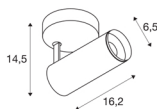

TECHNICAL DATA

Item no.:	1004386
Primary nominal voltage	220-240V ~50/60Hz mA/V
Secondary power / secondary voltage	250mA
Length	16.2 cm
Height	14.5 cm
Diameter	6.5 cm
Net weight	0.66 kg
Gross weight	0.95 kg
Safety class	I
Assembly	Surface
Assembly details	Ceiling,Wall
Dimmable	Yes
Dimming technology	DALI
Wattage	10.42 W
Lumen	985 lm
Colour temperature	2700 Kelvin
Beam angle	24 °
Color	black
CRI	90
UGR ≤	16
LXXBXX data	L80B50
BIG WHITE Page	72