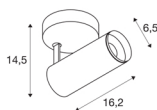

TECHNICAL DATA

Item no.:	1004394
Primary nominal voltage	220-240V ~50/60Hz mA/V
Secondary power / secondary voltage	250mA
Length	16.2 cm
Height	14.5 cm
Diameter	6.5 cm
Net weight	0.66 kg
Gross weight	0.95 kg
Safety class	I
Assembly	Surface
Assembly details	Ceiling,Wall
Dimmable	Yes
Dimming technology	DALI
Wattage	10.42 W
Lumen	1020 lm
Colour temperature	3000 Kelvin
Beam angle	24 °
Color	black
CRI	90
UGR ≤	13
LXXBXX data	L80B50
BIG WHITE Page	72