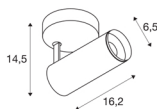

TECHNICAL DATA

Item no.:	1004404
Primary nominal voltage	220-240V ~50/60Hz mA/V
Secondary power / secondary voltage	250mA
Length	16.2 cm
Height	14.5 cm
Diameter	6.5 cm
Net weight	0.58 kg
Gross weight	0.621 kg
Safety class	I
Assembly	Surface
Assembly details	Ceiling,Wall
Dimmable	Yes
Dimming technology	DALI
Wattage	10.42 W
Lumen	1100 lm
Colour temperature	4000 Kelvin
Beam angle	60 °
Color	black
CRI	90
UGR ≤	19
LXXBXX data	L80B50
BIG WHITE Page	72