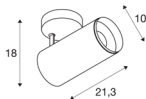

NUMINOS® SPOT DALI L

Indoor LED recessed ceiling light black/black 2700K 24°

TECHNICAL DATA

Item no.:	1004578
Primary nominal voltage	220-240V ~50/60Hz mA/V
Secondary power / secondary voltage	700mA
Length	21.3 cm
Height	18 cm
Diameter	10 cm
Net weight	1.15 kg
Gross weight	1.5 kg
Safety class	I
Assembly	Surface
Assembly details	Ceiling
Dimmable	Yes
Dimming technology	DALI
Wattage	28 W
Lumen	2440 lm
Colour temperature	2700 Kelvin
Beam angle	24 °
Color	black
CRI	90
UGR ≤	19
LXXBXX data	L80B50
BIG WHITE Page	76