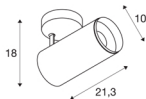

NUMINOS® SPOT DALI L

Indoor LED recessed ceiling light black/black 2700K 36°

TECHNICAL DATA

Item no.:	1004579
Primary nominal voltage	220-240V ~50/60Hz mA/V
Secondary power / secondary voltage	700mA
Length	21.3 cm
Height	18 cm
Diameter	10 cm
Net weight	1.15 kg
Gross weight	1.5 kg
Safety class	I
Assembly	Surface
Assembly details	Ceiling
Dimmable	Yes
Dimming technology	DALI
Wattage	28 W
Lumen	2400 lm
Colour temperature	2700 Kelvin
Beam angle	36 °
Color	black
CRI	90
UGR ≤	19
LXXBXX data	L80B50
BIG WHITE Page	76