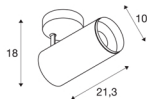

TECHNICAL DATA

Item no.:	1004580
Primary nominal voltage	220-240V ~50/60Hz mA/V
Secondary power / secondary voltage	700mA
Length	21.3 cm
Height	18 cm
Diameter	10 cm
Net weight	1.15 kg
Gross weight	1.5 kg
Safety class	I
Assembly	Surface
Assembly details	Ceiling
Dimmable	Yes
Dimming technology	DALI
Wattage	28 W
Lumen	2475 lm
Colour temperature	2700 Kelvin
Beam angle	60 °
Color	black
CRI	90
UGR ≤	22
LXXBXX data	L80B50
BIG WHITE Page	76