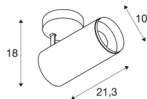

## NUMINOS® SPOT DALI L

Indoor LED recessed ceiling light black/black 3000K 24°

The NUMINOS light system from SLV combines technology, design and functionality like no other. With various downlights and spotlights, you can experience a thousand lighting design possibilities. Like with the NUMINOS® SPOT DALI L indoor ceiling-mounted light LED, which impresses with its high-quality workmanship and light. With the spotlight, you can opt for spot lighting or high-quality illumination of larger areas. The recessed ceiling light convinces with a power consumption of 28 watts, luminous flux of 2430 lumens, colour temperature of 3000 Kelvin and a colour reproduction index of 90. Installation is then done in no time at all. When do you choose NUMINOS® from SLV?

## TECHNICAL DATA

Item no.:	1004586
Primary nominal voltage	220-240V ~50/60Hz mA/V
Secondary power / secondary voltage	700mA
Length	21.3 cm
Height	18 cm
Diameter	10 cm
Net weight	1.15 kg
Gross weight	1.5 kg
Safety class	I
Assembly	Surface
Assembly details	Ceiling
Dimmable	Yes
Dimming technology	DALI
Wattage	28 W
Lumen	2430 lm
Colour temperature	3000 Kelvin
Beam angle	24 °
Color	black
CRI	90
UGR ≤	13
LXXBXX data	L80B50
BIG WHITE Page	76