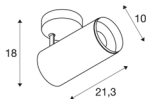

NUMINOS® SPOT DALI L

Indoor LED recessed ceiling light black/black 3000K 60°

TECHNICAL DATA

Item no.:	1004588
Primary nominal voltage	220-240V ~50/60Hz mA/V
Secondary power / secondary voltage	700mA
Length	21.3 cm
Height	18 cm
Diameter	10 cm
Net weight	1.15 kg
Gross weight	1.5 kg
Safety class	I
Assembly	Surface
Assembly details	Ceiling
Dimmable	Yes
Dimming technology	DALI
Wattage	28 W
Lumen	2400 lm
Colour temperature	3000 Kelvin
Beam angle	60 °
Color	black
CRI	90
UGR ≤	22
LXXBXX data	L80B50
BIG WHITE Page	76