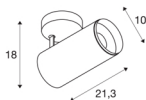

TECHNICAL DATA

Item no.:	1004590
Primary nominal voltage	220-240V ~50/60Hz mA/V
Secondary power / secondary voltage	700mA
Length	21.3 cm
Height	18 cm
Diameter	10 cm
Net weight	1.07 kg
Gross weight	1.145 kg
Safety class	I
Assembly	Surface
Assembly details	Ceiling
Dimmable	Yes
Dimming technology	DALI
Wattage	28 W
Lumen	2430 lm
Colour temperature	3000 Kelvin
Beam angle	24 °
Color	white
CRI	90
UGR ≤	13
LXXBXX data	L80B50
BIG WHITE Page	76