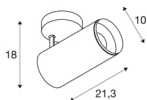

TECHNICAL DATA

Item no.:	1004591
Primary nominal voltage	220-240V ~50/60Hz mA/V
Secondary power / secondary voltage	700mA
Length	21.3 cm
Height	18 cm
Diameter	10 cm
Net weight	1.07 kg
Gross weight	1.145 kg
Safety class	I
Assembly	Surface
Assembly details	Ceiling
Dimmable	Yes
Dimming technology	DALI
Wattage	28 W
Lumen	2340 lm
Colour temperature	3000 Kelvin
Beam angle	36 °
Color	white
CRI	90
UGR ≤	13
LXXBXX data	L80B50
BIG WHITE Page	76